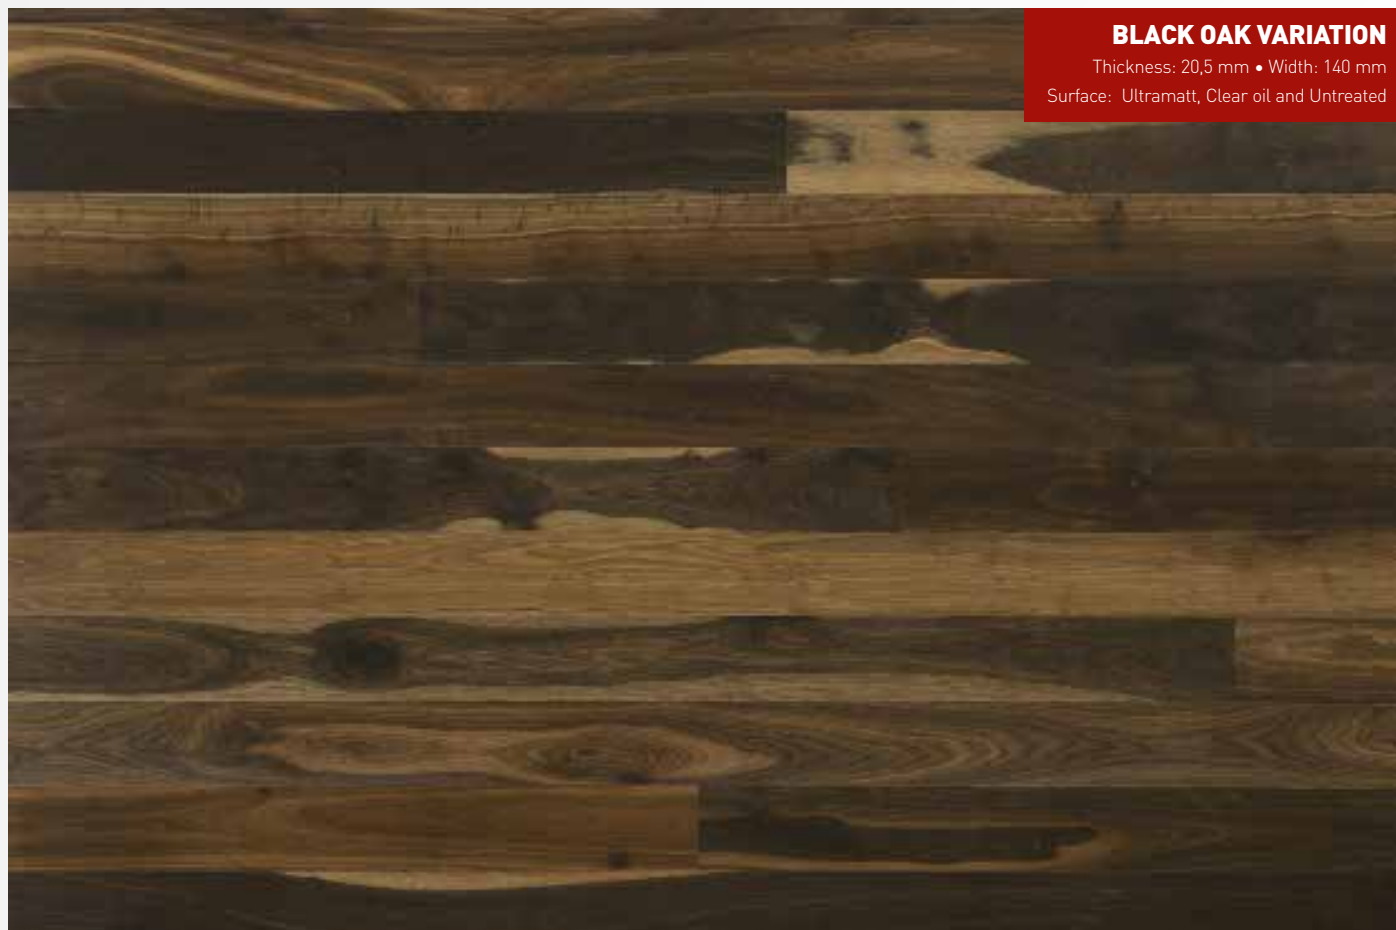

PLANK

BLACK OAK VARIATION

Thickness: 20,5 mm • Width: 140 mm
Surface: Ultramatt, Clear oil and Untreated