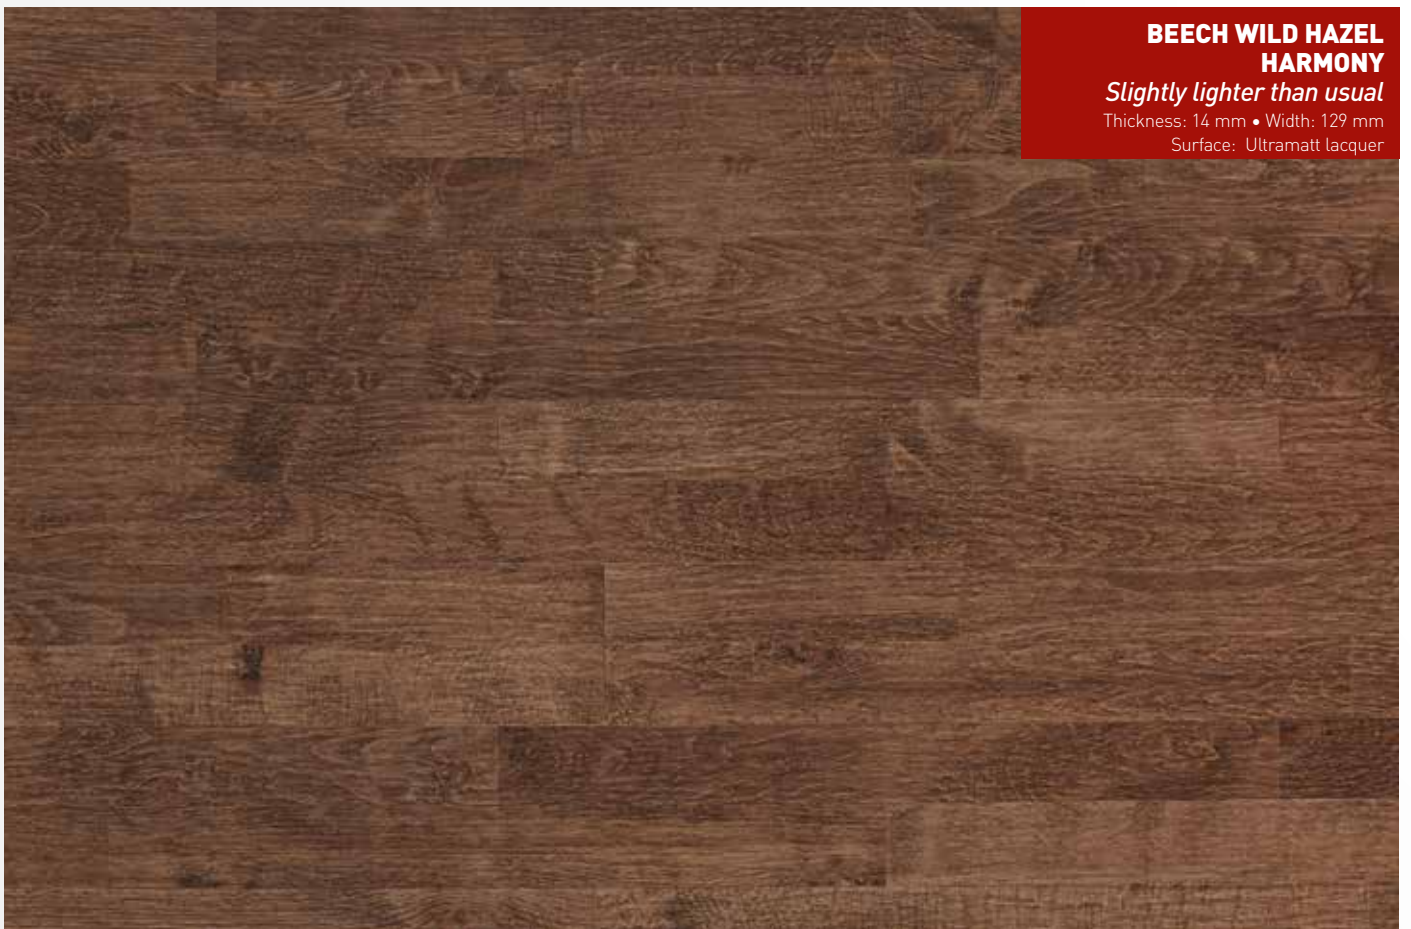

Thickness: 20,5 mm • Width: 185 mm
Surface: Ultramatt, Clear oil and Untreated

SPECIALS

BEECH SMOOTH RUM HARMONY

Thickness: 14 mm • Width: 129 mm
Surface: Ultramatt lacquer

BEECH WILD HAZEL HARMONY

Slightly lighter than usual
Thickness: 14 mm • Width: 129 mm
Surface: Ultramatt lacquer