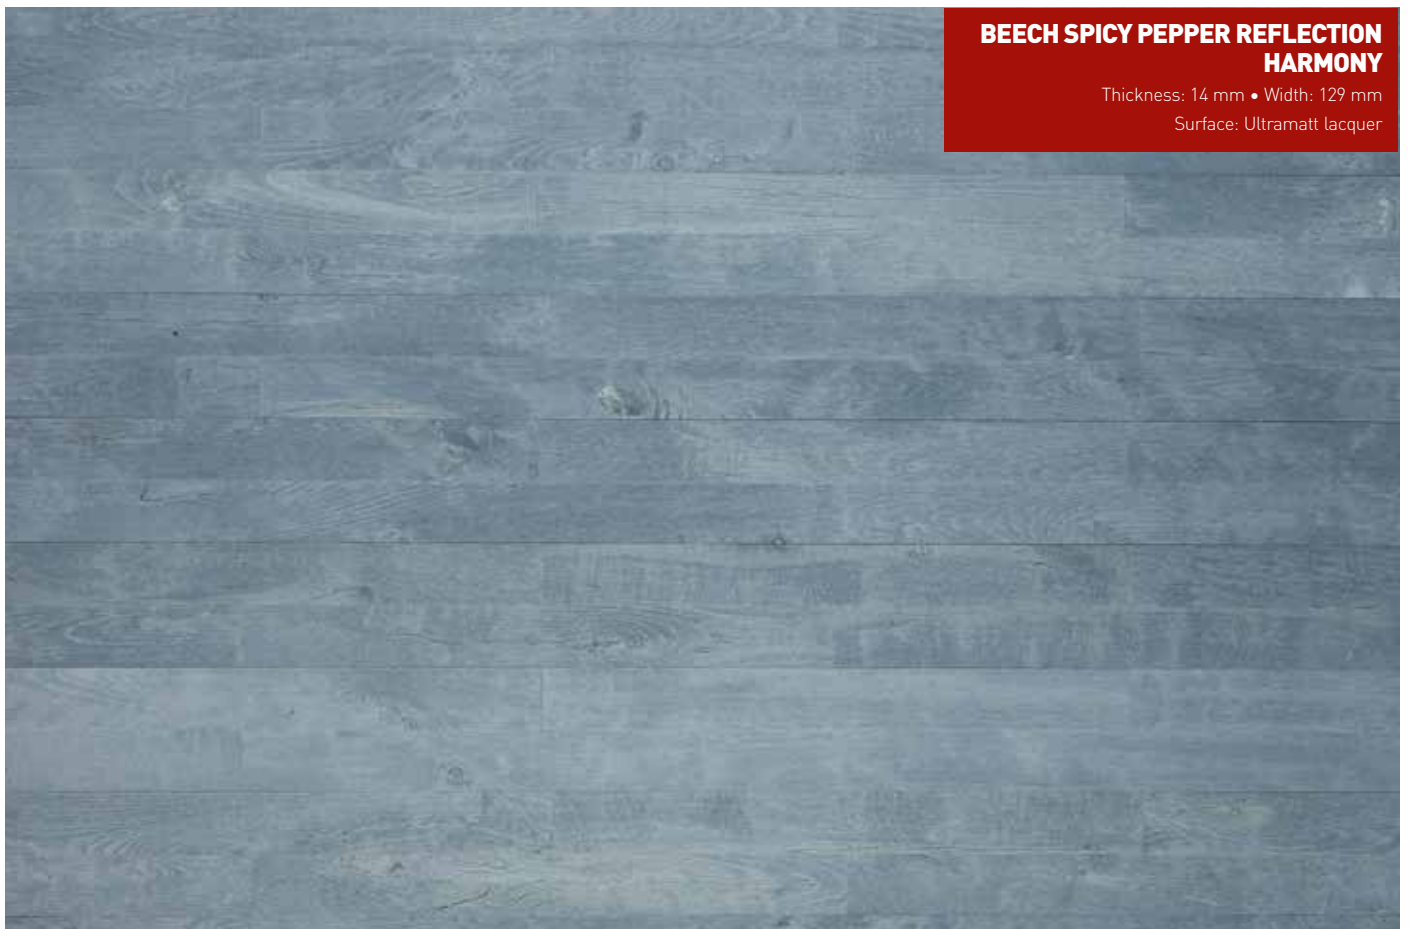

BEECH SPICY PEPPER REFLECTION HARMONY

Thickness: 14 mm • Width: 129 mm
Surface: Ultramatt lacquer