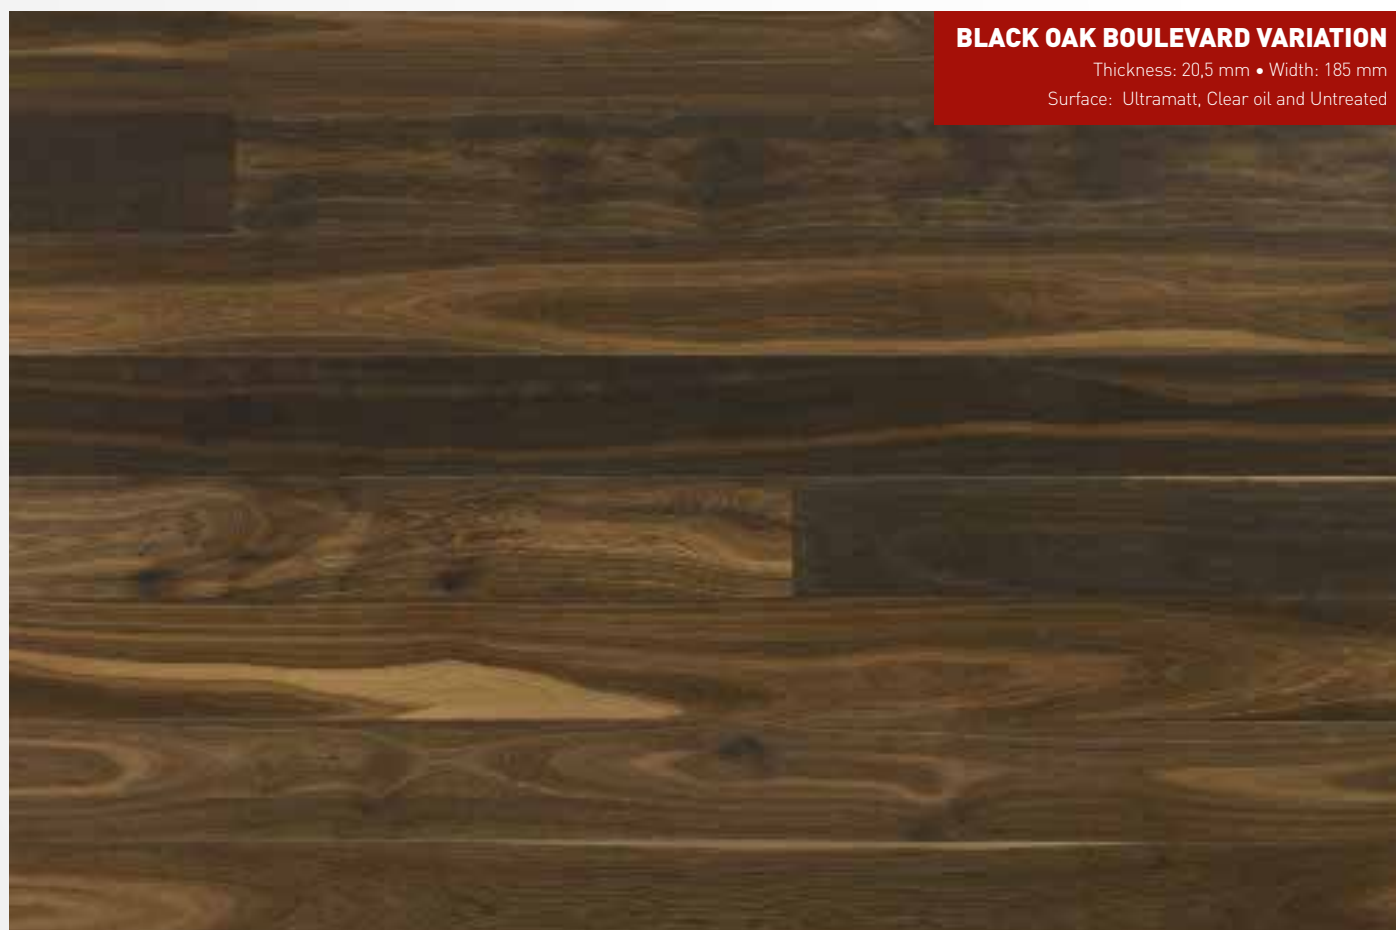

BLACK OAK BOULEVARD VARIATION

Thickness: 20,5 mm • Width: 185 mm
Surface: Ultramatt, Clear oil and Untreated