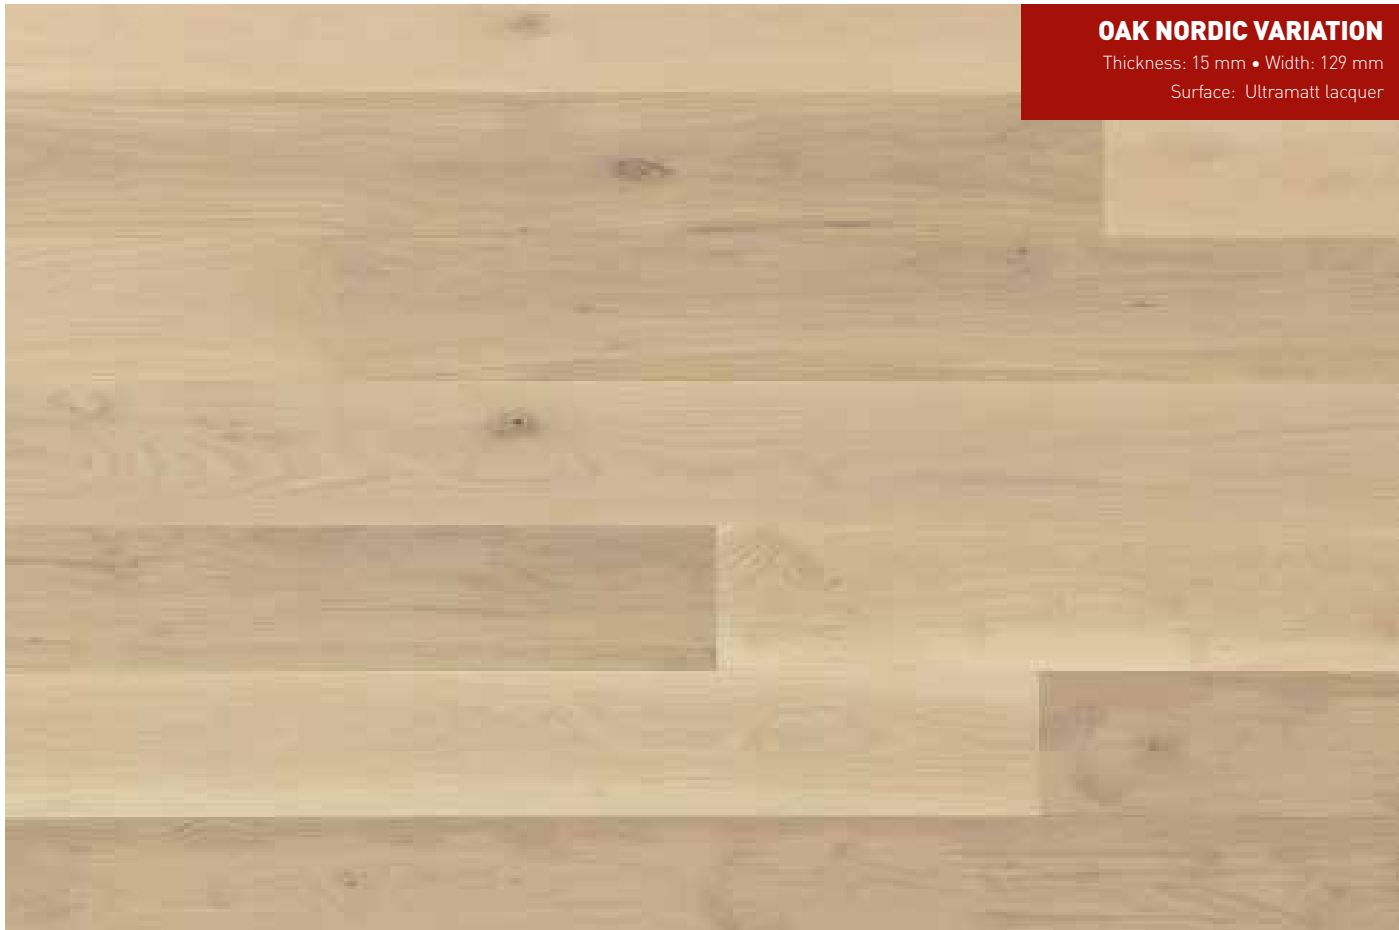

OAK VARIATION

Thickness: 14 & 22 mm • Width: 129 mm
Surface: Ultramatt & Silk matt lacquer,
Clear oil and Untreated

OAK NORDIC VARIATION

Thickness: 22 mm • Width: 129 mm
Surface: Ultramatt lacquer

PLANK

OAK VARIATION
Thickness: 15 mm • Width: 129 mm
Surface: Ultramatt & Silkmatt lacquer,
Clear oil and Untreated